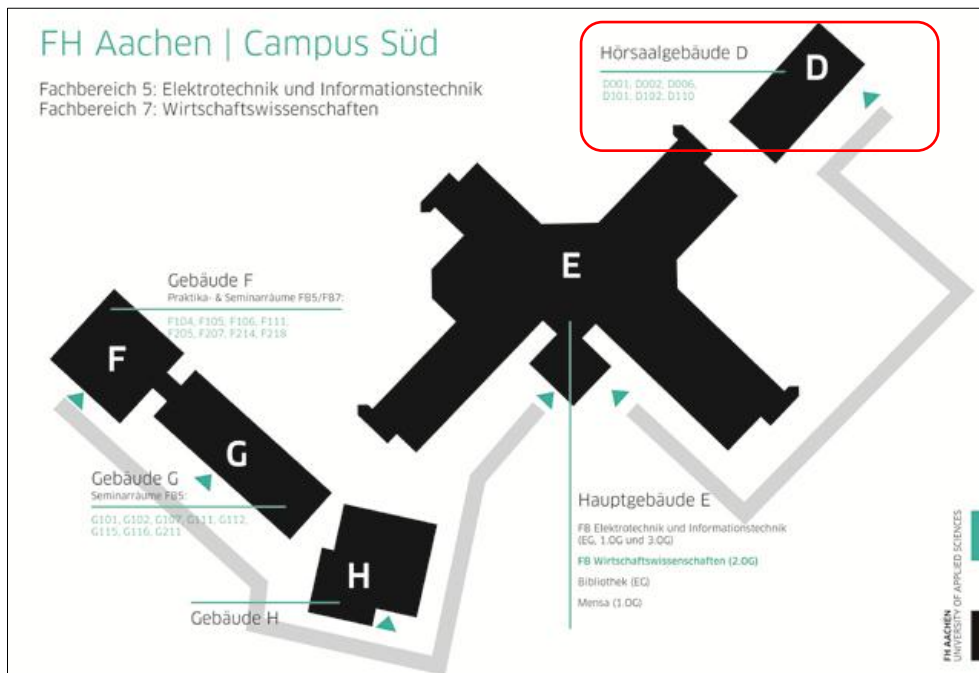

Location plan: Campus FH Aachen, Eupener Straße 70

Registration:

Lecture auditorium **D** (Hörsaalgebäude D)

Thursday, 11.09.2014: 6:00 pm – 7:00 pm

Friday, 12.09.2014: 7:30 am – whole day

Sessions:

Lecture auditorium **D** (Hörsaalgebäude D)

Poster exhibition:

Lecture auditorium **D** (see information on site)

Hanging of posters: Friday, 12.09.2014: 7:30 am – 9:00 am

Cafeteria for lunch:

Main building **E** (Hauptgebäude E)

Arriving from the motorway

If you arrive from the Netherlands, Düsseldorf or Cologne: at the Autobahn interchange "Aachen" take the A 44 in direction to Belgium until the exit "Lichtenbusch" where you turn right onto the "Monschauer Straße".

If you arrive from Belgium on the A 44 take the exit "Lichtenbusch" and turn left onto the Monschauer Straße.

Follow the Monschauer Straße until the crossing "Adenauerallee / Robert-Schumann Straße / Siegelallee. Turn left onto the "Siegelallee" and on the next crossing right onto the "Salierallee", which you follow until the crossing "Weißhausstraße / Eupener Straße". Turn right into the Eupener Straße and you will find the entrance to the Fachhochschul-area after 200m on the left (house nr. 70).